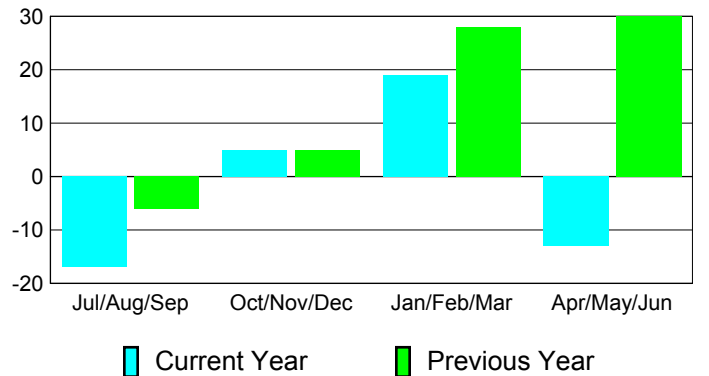

Membership Results
2010-2011

Membership
2009-2010

Month	Net Memb Goal	Actual New Memb	Actual Dropped Memb	Gain/Loss of Memb	Gain/Loss of Memb
Jul/Aug/Sep	2	2	-19	-17	-6
Oct/Nov/Dec	13	56	-51	5	5
Jan/Feb/Mar	58	45	-26	19	28
Apr/May/June	13	26	-39	-13	30
Totals	86	129	-135	-6	57

Membership Results 2010-2011

Goal, New, Dropped, Gain/Loss

Comparison of Membership Gain/Loss

Current Year Compared to the Previous Year

Gender Comparison 2010-2011

Jul/Aug/Sep

Oct/Nov/Dec

Jan/Feb/Mar

Apr/May/June

Male

Female