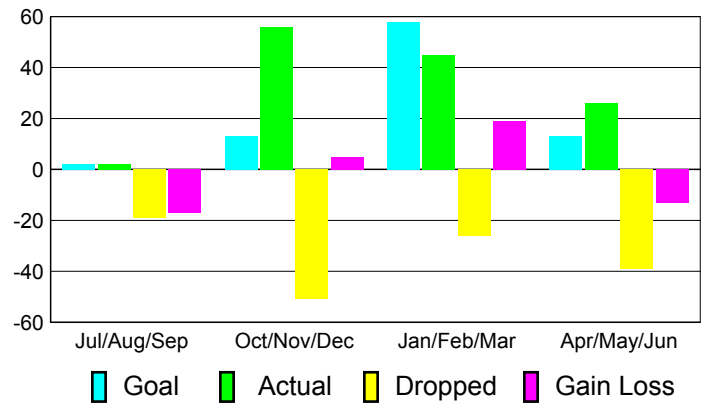

Membership Results 2010-2011

Goal, New, Dropped, Gain/Loss

Comparison of Membership Gain/Loss

Current Year Compared to the Previous Year