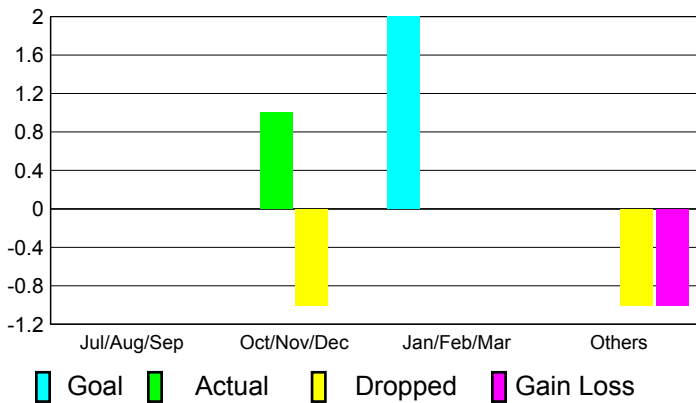

2010-2011 GMT Reports for District (or Undistricted) **District 109 A**

GMT: **JON BJARNI THORSTEINSSO** Location: **ICELAND**

GMT CA: **4**

CLUBS

Club Results
2010-2011

Clubs
2009-2010

Month	New Club Goal	Actual New Clubs	Actual Dropped Clubs	Gain/Loss of Clubs	Gain/Loss of Clubs
Jul/Aug/Sep	0	0	0	0	0
Oct/Nov/Dec	0	1	-1	0	0
Jan/Feb/Mar	2	0	0	0	0
Apr/May/June	0	0	-1	-1	0
Totals	2	1	-2	-1	0

Club Results 2010-2011

Goal, New, Dropped, Gain/Loss

Comparison of Club Gain/Loss

Current Year Compared to the Previous Year

YTD Status Quo Clubs 2010-2011

Status Quo Clubs Compared to Status Quo Members

MEMBERSHIP

Membership Results
2010-2011

Membership
2009-2010

Month	Net Memb Goal	Actual New Memb	Actual Dropped Memb	Gain/Loss of Memb	Gain/Loss of Memb
Jul/Aug/Sep	2	2	-19	-17	-6
Oct/Nov/Dec	13	56	-51	5	5
Jan/Feb/Mar	58	45	-26	19	28
Apr/May/June	13	26	-39	-13	30
Totals	86	129	-135	-6	57